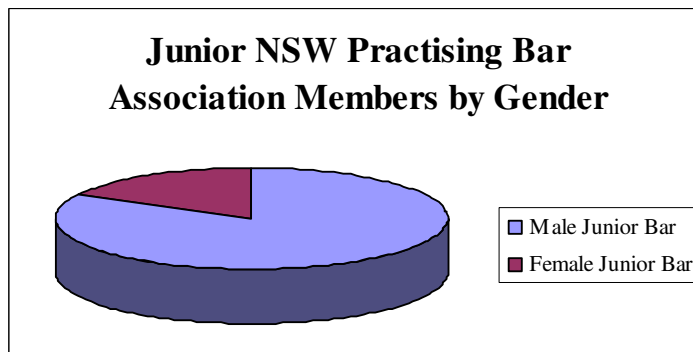

NSW PRACTISING BAR ASSOCIATION MEMBERS - SENIOR AND JUNIOR

	Total	Percentage
Male Senior Bar	309	14.99%
Female Senior Bar	15	0.73%
Male Junior Bar	1437	69.72%
Female Junior Bar	300	14.56%
Total	2061	

NOTE: Senior Counsel (QC and SC) are commonly called 'silks'. SCs have been appointed since 1993 and replaced the appointment of Queen's Counsel. The term 'junior' barrister means all barristers except those who have been appointed Senior Counsel (QC or SC). The term 'junior barrister' does not indicate the ability or number of years at the Bar; for example some 'juniors' have been practising for 30 years.