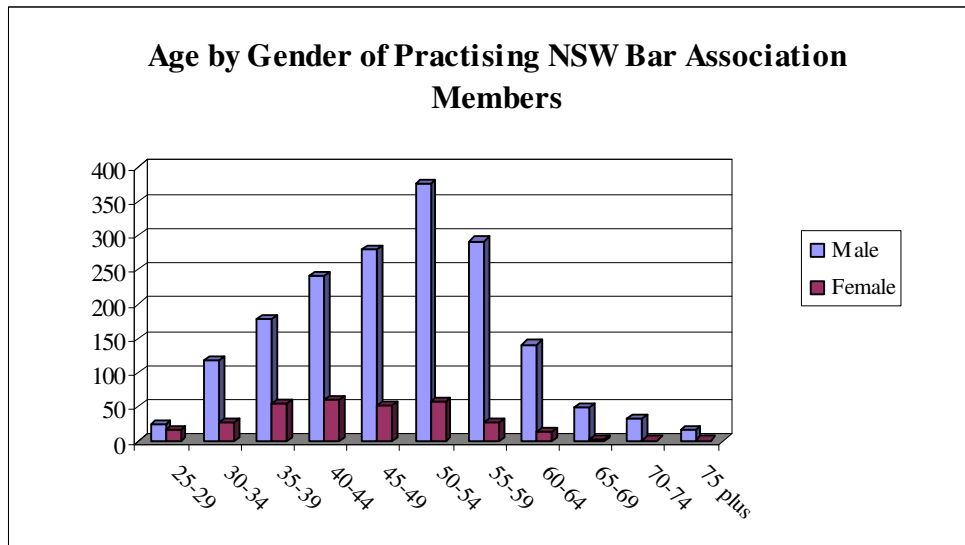

SECTION TWO
BAR ASSOCIATION MEMBERS WITH
A NSW PRACTISING CERTIFICATE

TABLE OF CONTENTS

NSW PRACTISING BAR ASSOCIATION MEMBERS.....	3
AGES OF NSW PRACTISING BAR ASSOCIATION MEMBERS.....	4
NSW PRACTISING BAR ASSOCIATION MEMBERS - SENIOR AND JUNIOR	5
NSW PRACTISING BAR ASSOCIATION MEMBERS – YEARS OF PRACTICE.....	6
E-MAIL ADDRESSES FOR NSW PRACTISING BAR ASSOCIATION MEMBERS	7

NSW PRACTISING BAR ASSOCIATION MEMBERS

	Male	Female	Total
2000	1680	239	1919
2001	1611	253	1864
2002	1600	251	1851
2003	1630	267	1897
2004	1803	296	2099
2005	1746	315	2061

AGES OF NSW PRACTISING BAR ASSOCIATION MEMBERS

	25-29	30-34	35-39	40-44	45-49	50-54	55-59	60-64	65-69	70-74	75 plus	Total
Male	25	117	178	240	280	376	292	141	48	33	16	1746
Female	16	27	55	60	52	58	28	14	2	1	1	314
Total	41	144	233	300	332	434	320	155	50	34	17	2060
Percentage	1.99%	6.99%	11.31%	14.56%	16.12%	21.07%	15.53%	7.52%	2.43%	1.65%	0.83%	