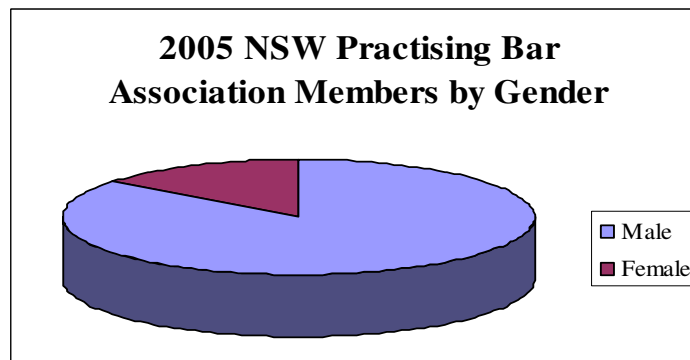

SECTION TWO
BAR ASSOCIATION MEMBERS WITH
A NSW PRACTISING CERTIFICATE

TABLE OF CONTENTS

NSW PRACTISING BAR ASSOCIATION MEMBERS.....	3
AGES OF NSW PRACTISING BAR ASSOCIATION MEMBERS.....	4
NSW PRACTISING BAR ASSOCIATION MEMBERS - SENIOR AND JUNIOR	5
NSW PRACTISING BAR ASSOCIATION MEMBERS – YEARS OF PRACTICE.....	6
E-MAIL ADDRESSES FOR NSW PRACTISING BAR ASSOCIATION MEMBERS	7

NSW PRACTISING BAR ASSOCIATION MEMBERS

	Male	Female	Total
2000	1680	239	1919
2001	1611	253	1864
2002	1600	251	1851
2003	1630	267	1897
2004	1803	296	2099
2005	1746	315	2061

AGES OF NSW PRACTISING BAR ASSOCIATION MEMBERS