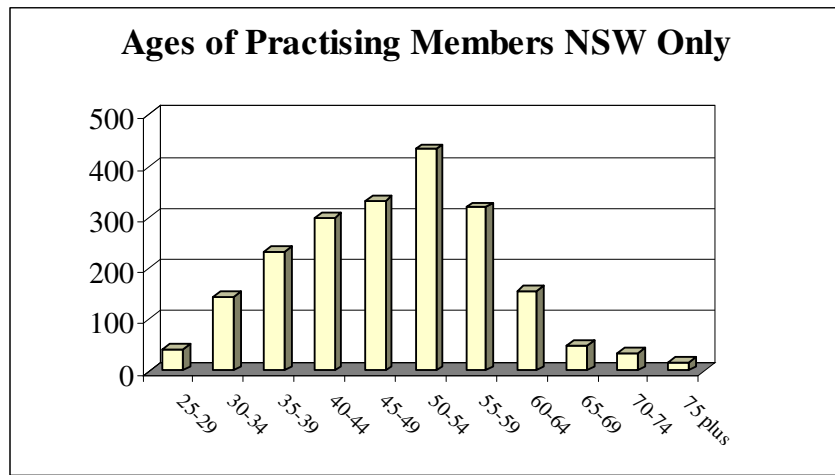

SECTION TWO
BAR ASSOCIATION MEMBERS WITH
A NSW PRACTISING CERTIFICATE

TABLE OF CONTENTS

NSW PRACTISING BAR ASSOCIATION MEMBERS.....	3
AGES OF NSW PRACTISING BAR ASSOCIATION MEMBERS.....	4
NSW PRACTISING BAR ASSOCIATION MEMBERS - SENIOR AND JUNIOR	5
NSW PRACTISING BAR ASSOCIATION MEMBERS – YEARS OF PRACTICE.....	6
E-MAIL ADDRESSES FOR NSW PRACTISING BAR ASSOCIATION MEMBERS	7

NSW PRACTISING BAR ASSOCIATION MEMBERS

	Male	Female	Total
2000	1680	239	1919
2001	1611	253	1864
2002	1600	251	1851
2003	1630	267	1897
2004	1803	296	2099
2005	1746	315	2061

AGES OF NSW PRACTISING BAR ASSOCIATION MEMBERS

	25-29	30-34	35-39	40-44	45-49	50-54	55-59	60-64	65-69	70-74	75 plus	Total
Male	25	117	178	240	280	376	292	141	48	33	16	1746
Female	16	27	55	60	52	58	28	14	2	1	1	314
Total	41	144	233	300	332	434	320	155	50	34	17	2060
Percentage	1.99%	6.99%	11.31%	14.56%	16.12%	21.07%	15.53%	7.52%	2.43%	1.65%	0.83%	