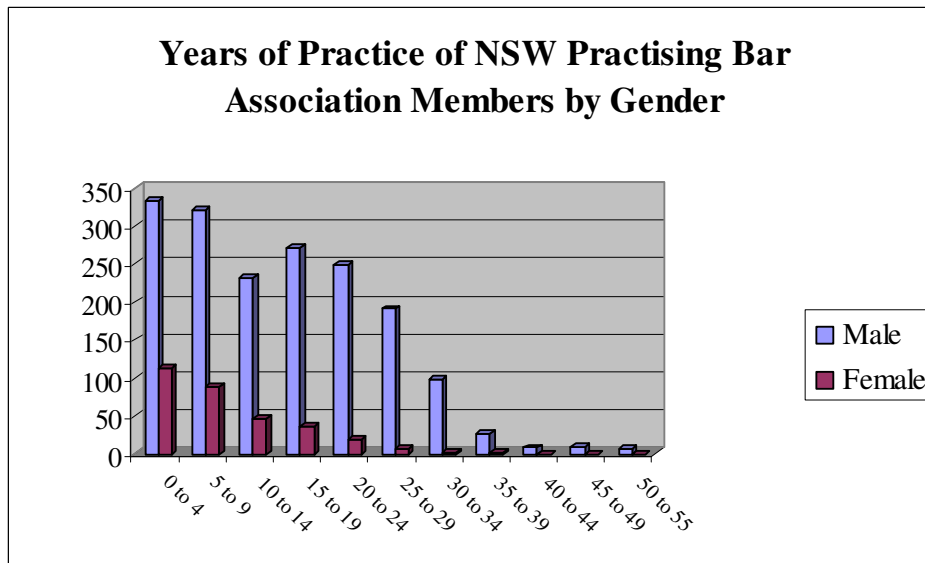

NSW PRACTISING BAR ASSOCIATION MEMBERS – YEARS OF PRACTICE

	0 - 4	5 - 9	10 - 14	15 - 19	20 - 24	25 - 29	30 - 34	35 - 39	40 - 44	45 - 49	50 - 55	Total
Male	334	321	231	271	250	191	98	26	8	10	6	1746
Female	114	88	46	37	20	6	2	2	0	0	0	315
Total	448	409	277	308	270	197	100	28	8	10	6	2061
Percentage	21.74%	19.84%	13.44%	14.94%	13.10%	9.56%	4.85%	1.36%	0.39%	0.49%	0.29%