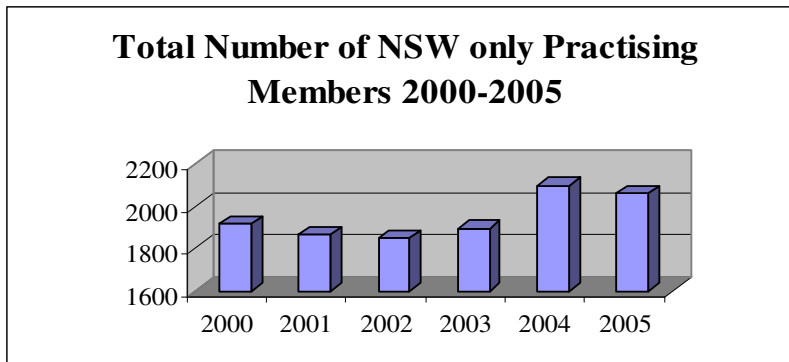

SECTION TWO
BAR ASSOCIATION MEMBERS WITH
A NSW PRACTISING CERTIFICATE

TABLE OF CONTENTS

NSW PRACTISING BAR ASSOCIATION MEMBERS.....	3
AGES OF NSW PRACTISING BAR ASSOCIATION MEMBERS.....	4
NSW PRACTISING BAR ASSOCIATION MEMBERS - SENIOR AND JUNIOR	5
NSW PRACTISING BAR ASSOCIATION MEMBERS – YEARS OF PRACTICE.....	6
E-MAIL ADDRESSES FOR NSW PRACTISING BAR ASSOCIATION MEMBERS	7

NSW PRACTISING BAR ASSOCIATION MEMBERS

	Male	Female	Total
2000	1680	239	1919
2001	1611	253	1864
2002	1600	251	1851
2003	1630	267	1897
2004	1803	296	2099
2005	1746	315	2061

AGES OF NSW PRACTISING BAR ASSOCIATION MEMBERS