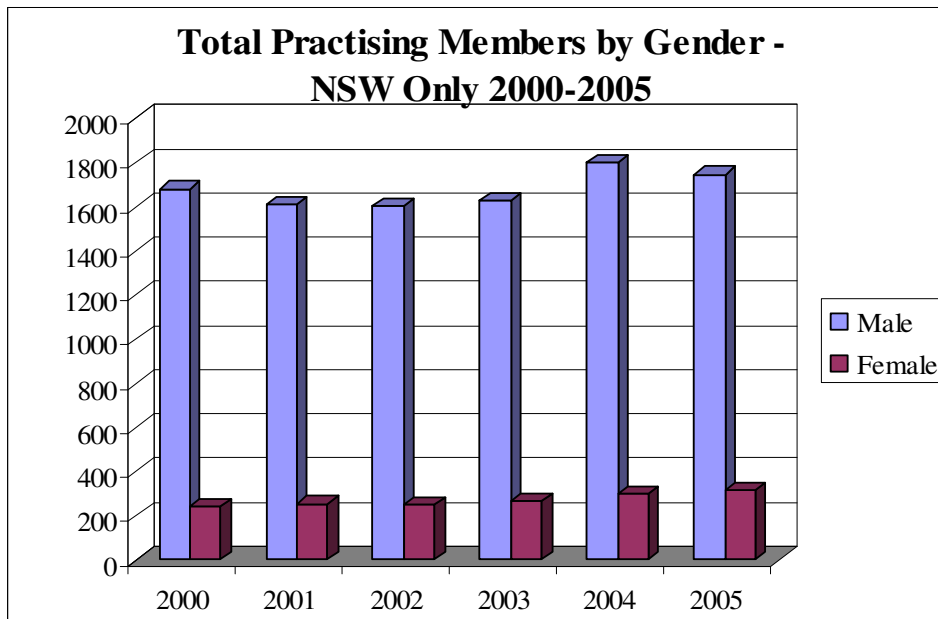

SECTION TWO
BAR ASSOCIATION MEMBERS WITH
A NSW PRACTISING CERTIFICATE

TABLE OF CONTENTS

NSW PRACTISING BAR ASSOCIATION MEMBERS.....	3
AGES OF NSW PRACTISING BAR ASSOCIATION MEMBERS.....	4
NSW PRACTISING BAR ASSOCIATION MEMBERS - SENIOR AND JUNIOR	5
NSW PRACTISING BAR ASSOCIATION MEMBERS – YEARS OF PRACTICE.....	6
E-MAIL ADDRESSES FOR NSW PRACTISING BAR ASSOCIATION MEMBERS	7

NSW PRACTISING BAR ASSOCIATION MEMBERS

	Male	Female	Total
2000	1680	239	1919
2001	1611	253	1864
2002	1600	251	1851
2003	1630	267	1897
2004	1803	296	2099
2005	1746	315	2061

AGES OF NSW PRACTISING BAR ASSOCIATION MEMBERS