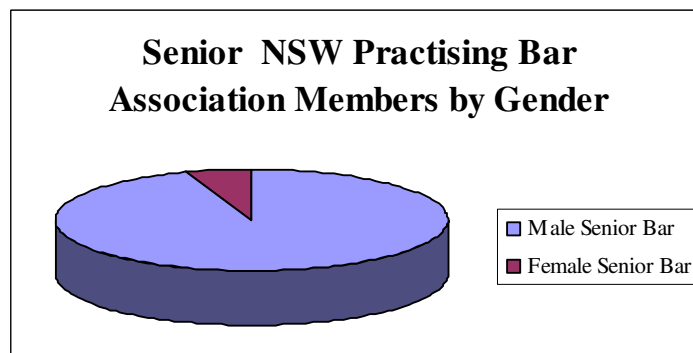

NSW PRACTISING BAR ASSOCIATION MEMBERS - SENIOR AND JUNIOR

	Total	Percentage
Male Senior Bar	305	15.05%
Female Senior Bar	18	0.89%
Male Junior Bar	1394	68.81%
Female Junior Bar	309	15.25%
Total	2026	

NOTE: Senior Counsel (QC and SC) are commonly called 'silks'. SCs have been appointed since 1993 and replaced the appointment of Queen's Counsel. The term 'junior' barrister means all barristers except those who have been appointed Senior Counsel (QC or SC). The term 'junior barrister' does not indicate the ability or number of years at the Bar; for example some 'juniors' have been practising for 30 years.