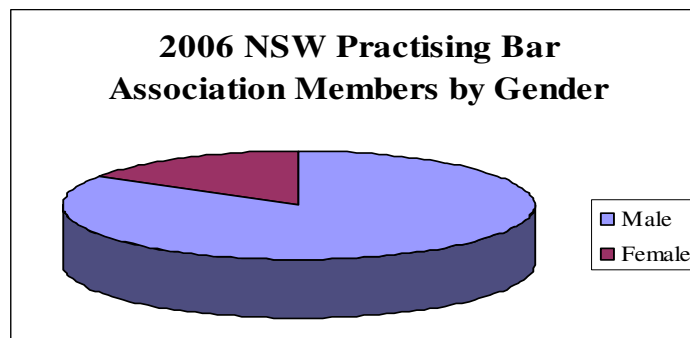

SECTION TWO
BAR ASSOCIATION MEMBERS WITH
A NSW PRACTISING CERTIFICATE

TABLE OF CONTENTS

NSW PRACTISING BAR ASSOCIATION MEMBERS.....	3
AGES OF NSW PRACTISING BAR ASSOCIATION MEMBERS.....	4
NSW PRACTISING BAR ASSOCIATION MEMBERS - SENIOR AND JUNIOR	5
NSW PRACTISING BAR ASSOCIATION MEMBERS – YEARS OF PRACTICE.....	6
E-MAIL ADDRESSES FOR NSW PRACTISING BAR ASSOCIATION MEMBERS	7

NSW PRACTISING BAR ASSOCIATION MEMBERS

	Male	Female	Total
2000	1680	239	1919
2001	1611	253	1864
2002	1600	251	1851
2003	1630	267	1897
2004	1803	296	2099
2005	1746	315	2061
2006	1699	327	2026

AGES OF NSW PRACTISING BAR ASSOCIATION MEMBERS