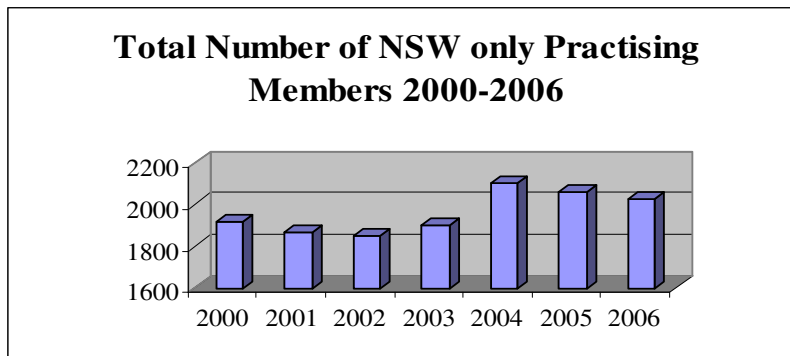

SECTION TWO
BAR ASSOCIATION MEMBERS WITH
A NSW PRACTISING CERTIFICATE

TABLE OF CONTENTS

NSW PRACTISING BAR ASSOCIATION MEMBERS.....	3
AGES OF NSW PRACTISING BAR ASSOCIATION MEMBERS.....	4
NSW PRACTISING BAR ASSOCIATION MEMBERS - SENIOR AND JUNIOR	5
NSW PRACTISING BAR ASSOCIATION MEMBERS – YEARS OF PRACTICE.....	6
E-MAIL ADDRESSES FOR NSW PRACTISING BAR ASSOCIATION MEMBERS	7

NSW PRACTISING BAR ASSOCIATION MEMBERS

	Male	Female	Total
2000	1680	239	1919
2001	1611	253	1864
2002	1600	251	1851
2003	1630	267	1897
2004	1803	296	2099
2005	1746	315	2061
2006	1699	327	2026

AGES OF NSW PRACTISING BAR ASSOCIATION MEMBERS