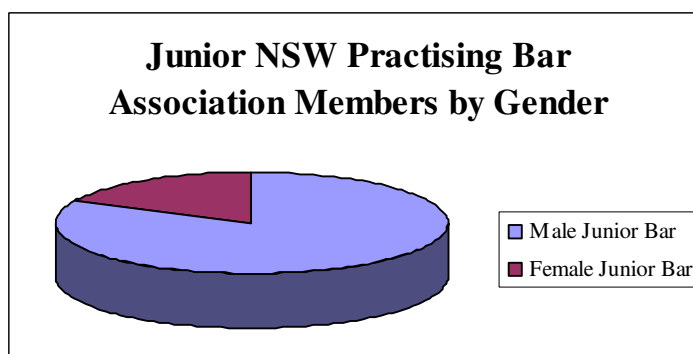

NSW PRACTISING BAR ASSOCIATION MEMBERS

	Male	Female	Total
2000	1680	239	1919
2001	1611	253	1864
2002	1600	251	1851
2003	1630	267	1897
2004	1803	296	2099
2005	1746	315	2061
2006	1699	327	2026

AGES OF NSW PRACTISING BAR ASSOCIATION MEMBERS

	25-29	30-34	35-39	40-44	45-49	50-54	55-59	60-64	65-69	70-74	75 plus	Total
Male	14	82	178	205	261	336	298	194	74	32	25	1699
Female	11	33	52	65	51	56	34	19	3	2	1	327
Total	25	115	230	270	312	392	332	213	77	34	26	2026
Percentage	1.23%	5.68%	11.35%	13.33%	15.40%	19.35%	16.39%	10.51%	3.80%	1.68%	1.28%	

NSW PRACTISING BAR ASSOCIATION MEMBERS - SENIOR AND JUNIOR

	Total	Percentage
Male Senior Bar	305	15.05%
Female Senior Bar	18	0.89%
Male Junior Bar	1394	68.81%
Female Junior Bar	309	15.25%
Total	2026	

NOTE: Senior Counsel (QC and SC) are commonly called 'silks'. SCs have been appointed since 1993 and replaced the appointment of Queen's Counsel. The term 'junior' barrister means all barristers except those who have been appointed Senior Counsel (QC or SC). The term 'junior barrister' does not indicate the ability or number of years at the Bar; for example some 'juniors' have been practising for 30 years.