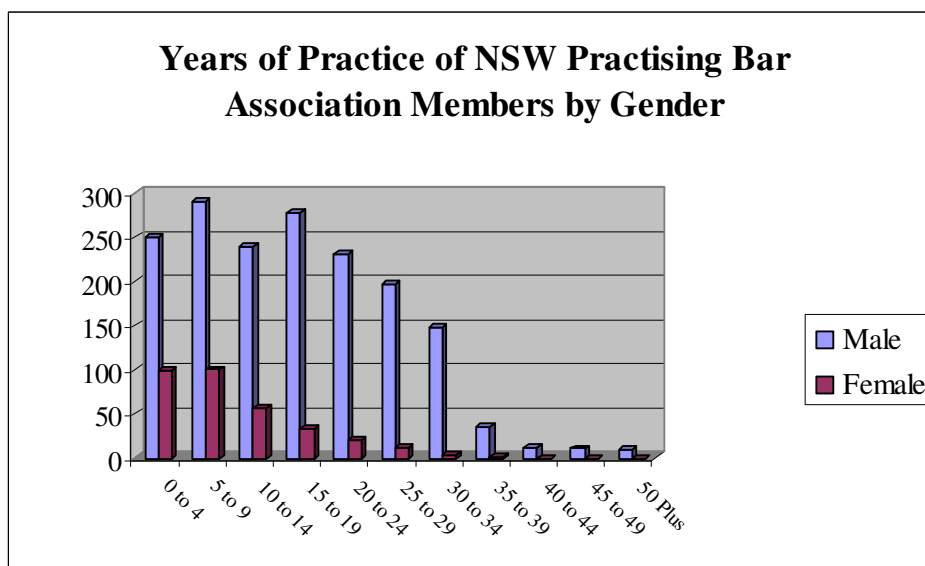

NSW PRACTISING BAR ASSOCIATION MEMBERS – YEARS OF PRACTICE

	0 to 4	5 to 9	10 to 14	15 to 19	20 to 24	25 to 29	30 to 34	35 to 39	40 to 44	45 to 49	50 Plus	Total
Male	250	291	239	278	231	196	147	35	12	11	9	1699
Female	99	100	57	34	21	12	3	1	0	0	0	327
Total	349	391	296	312	252	208	150	36	12	11	9	2026
Percentage	17.23%	19.30%	14.61%	15.40%	12.44%	10.27%	7.40%	1.78%	0.59%	0.54%	0.44%