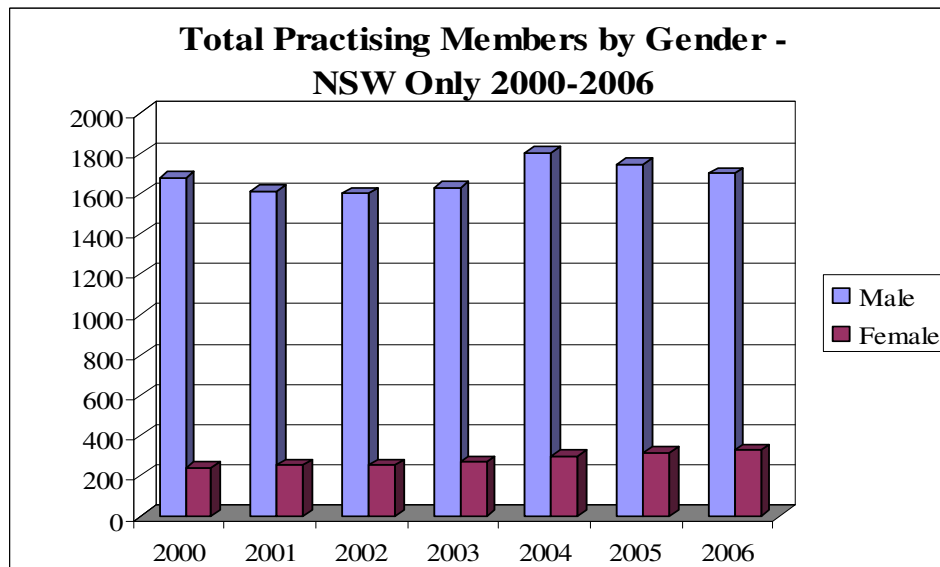

SECTION TWO
BAR ASSOCIATION MEMBERS WITH
A NSW PRACTISING CERTIFICATE

TABLE OF CONTENTS

NSW PRACTISING BAR ASSOCIATION MEMBERS.....	3
AGES OF NSW PRACTISING BAR ASSOCIATION MEMBERS.....	4
NSW PRACTISING BAR ASSOCIATION MEMBERS - SENIOR AND JUNIOR	5
NSW PRACTISING BAR ASSOCIATION MEMBERS – YEARS OF PRACTICE.....	6
E-MAIL ADDRESSES FOR NSW PRACTISING BAR ASSOCIATION MEMBERS	7

NSW PRACTISING BAR ASSOCIATION MEMBERS

	Male	Female	Total
2000	1680	239	1919
2001	1611	253	1864
2002	1600	251	1851
2003	1630	267	1897
2004	1803	296	2099
2005	1746	315	2061
2006	1699	327	2026

AGES OF NSW PRACTISING BAR ASSOCIATION MEMBERS