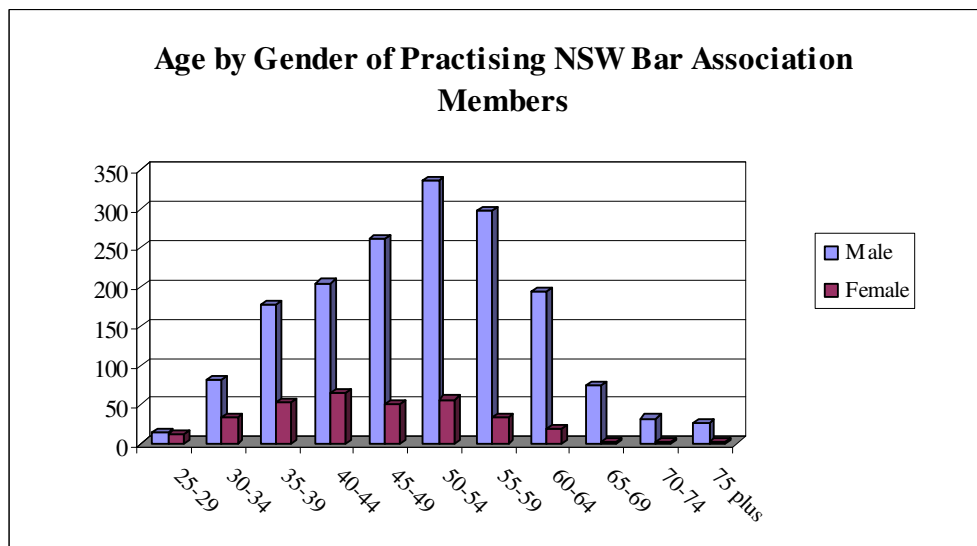

SECTION TWO
BAR ASSOCIATION MEMBERS WITH
A NSW PRACTISING CERTIFICATE

TABLE OF CONTENTS

NSW PRACTISING BAR ASSOCIATION MEMBERS.....	3
AGES OF NSW PRACTISING BAR ASSOCIATION MEMBERS.....	4
NSW PRACTISING BAR ASSOCIATION MEMBERS - SENIOR AND JUNIOR	5
NSW PRACTISING BAR ASSOCIATION MEMBERS – YEARS OF PRACTICE.....	6
E-MAIL ADDRESSES FOR NSW PRACTISING BAR ASSOCIATION MEMBERS	7

NSW PRACTISING BAR ASSOCIATION MEMBERS

	Male	Female	Total
2000	1680	239	1919
2001	1611	253	1864
2002	1600	251	1851
2003	1630	267	1897
2004	1803	296	2099
2005	1746	315	2061
2006	1699	327	2026

AGES OF NSW PRACTISING BAR ASSOCIATION MEMBERS

	25-29	30-34	35-39	40-44	45-49	50-54	55-59	60-64	65-69	70-74	75 plus	Total
Male	14	82	178	205	261	336	298	194	74	32	25	1699
Female	11	33	52	65	51	56	34	19	3	2	1	327
Total	25	115	230	270	312	392	332	213	77	34	26	2026
Percentage	1.23%	5.68%	11.35%	13.33%	15.40%	19.35%	16.39%	10.51%	3.80%	1.68%	1.28%	