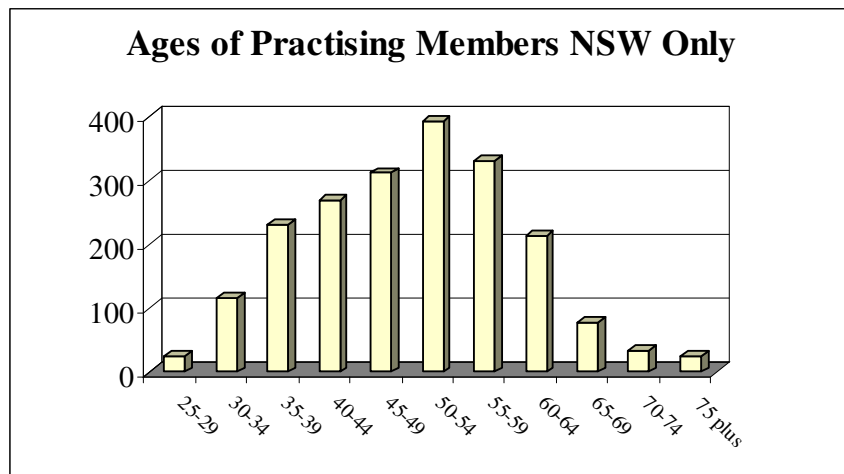

SECTION TWO
BAR ASSOCIATION MEMBERS WITH
A NSW PRACTISING CERTIFICATE

TABLE OF CONTENTS

NSW PRACTISING BAR ASSOCIATION MEMBERS.....	3
AGES OF NSW PRACTISING BAR ASSOCIATION MEMBERS.....	4
NSW PRACTISING BAR ASSOCIATION MEMBERS - SENIOR AND JUNIOR	5
NSW PRACTISING BAR ASSOCIATION MEMBERS – YEARS OF PRACTICE.....	6
E-MAIL ADDRESSES FOR NSW PRACTISING BAR ASSOCIATION MEMBERS	7

NSW PRACTISING BAR ASSOCIATION MEMBERS

	Male	Female	Total
2000	1680	239	1919
2001	1611	253	1864
2002	1600	251	1851
2003	1630	267	1897
2004	1803	296	2099
2005	1746	315	2061
2006	1699	327	2026

AGES OF NSW PRACTISING BAR ASSOCIATION MEMBERS

	25-29	30-34	35-39	40-44	45-49	50-54	55-59	60-64	65-69	70-74	75 plus	Total
Male	14	82	178	205	261	336	298	194	74	32	25	1699
Female	11	33	52	65	51	56	34	19	3	2	1	327
Total	25	115	230	270	312	392	332	213	77	34	26	2026
Percentage	1.23%	5.68%	11.35%	13.33%	15.40%	19.35%	16.39%	10.51%	3.80%	1.68%	1.28%	