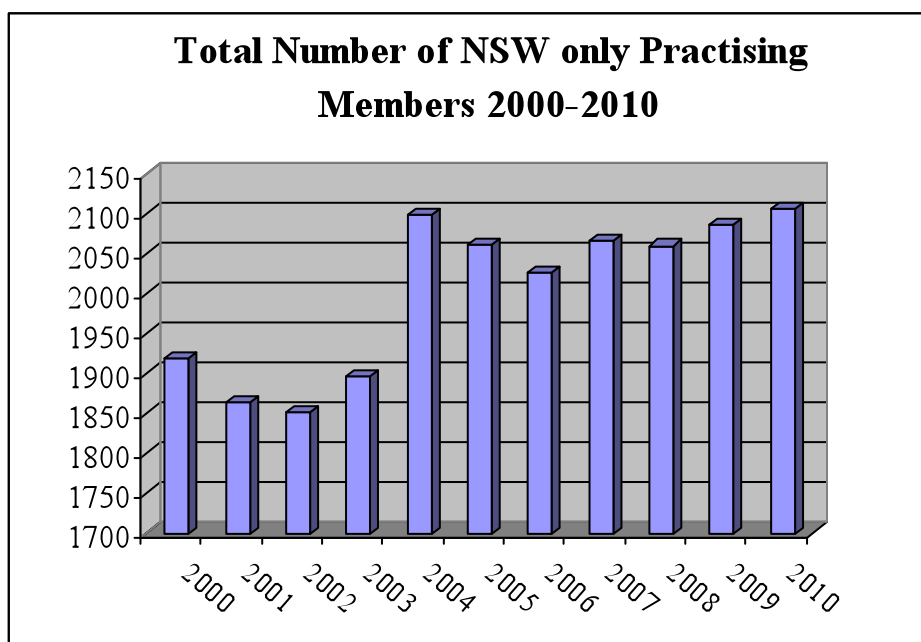

# TABLE OF CONTENTS

---

NSW PRACTISING BAR ASSOCIATION MEMBERS .....	3
NSW PRACTISING BAR ASSOCIATION MEMBERS BY GENDER .....	4
AGES OF NSW PRACTISING BAR ASSOCIATION MEMBERS .....	5
NSW PRACTISING BAR ASSOCIATION MEMBERS - SENIOR AND JUNIOR.....	7
NSW PRACTISING BAR ASSOCIATION MEMBERS – YEARS OF PRACTICE.....	8

# NSW PRACTISING BAR ASSOCIATION MEMBERS

---

	<b>Total</b>
<b>2000</b>	1919
<b>2001</b>	1864
<b>2002</b>	1851
<b>2003</b>	1897
<b>2004</b>	2099
<b>2005</b>	2061
<b>2006</b>	2026
<b>2007</b>	2066
<b>2008</b>	2060
<b>2009</b>	2086
<b>2010</b>	2106