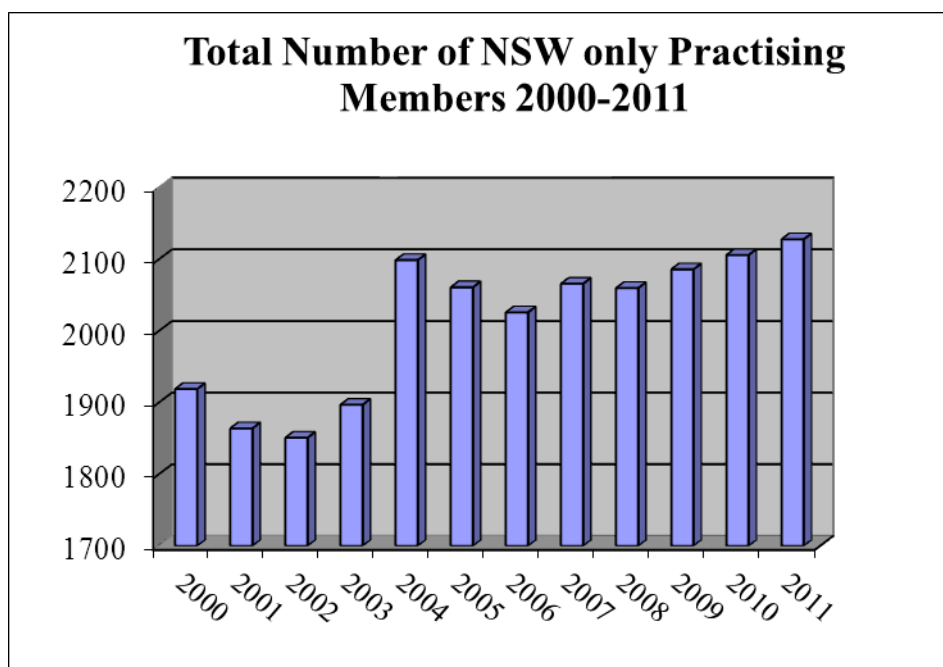

# TABLE OF CONTENTS

---

NSW PRACTISING BAR ASSOCIATION MEMBERS .....	3
NSW PRACTISING BAR ASSOCIATION MEMBERS BY GENDER .....	4
AGES OF NSW PRACTISING BAR ASSOCIATION MEMBERS .....	5
NSW PRACTISING BAR ASSOCIATION MEMBERS - SENIOR AND JUNIOR.....	7
NSW PRACTISING BAR ASSOCIATION MEMBERS – YEARS OF PRACTICE.....	8

# NSW PRACTISING BAR ASSOCIATION MEMBERS

---

	<b>Total</b>
<b>2000</b>	1919
<b>2001</b>	1864
<b>2002</b>	1851
<b>2003</b>	1897
<b>2004</b>	2099
<b>2005</b>	2061
<b>2006</b>	2026
<b>2007</b>	2066
<b>2008</b>	2060
<b>2009</b>	2086
<b>2010</b>	2106
<b>2011</b>	2128